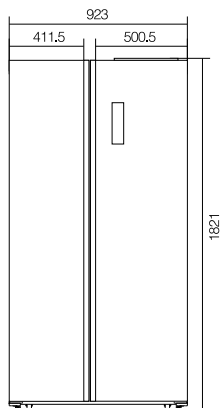

ESE5301AG-MG

Recommended airspace

Dismantle of doors