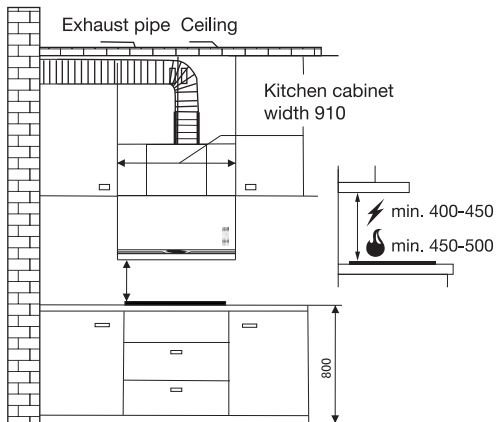

EFP90460OS

EFP60473OS

Diagram for smoke outlet pipe going through cabinets

Diagram for smoke outlet pipe going through mounted ceiling

ESE6201BG-MY

ESE5301AG-MG

Recommended airspace

Dismantle of doors