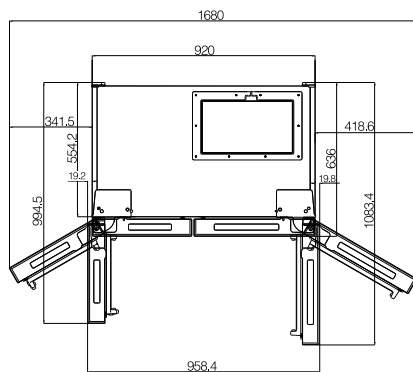

ESE5301AG-MG

Recommended airspace

Dismantle of doors