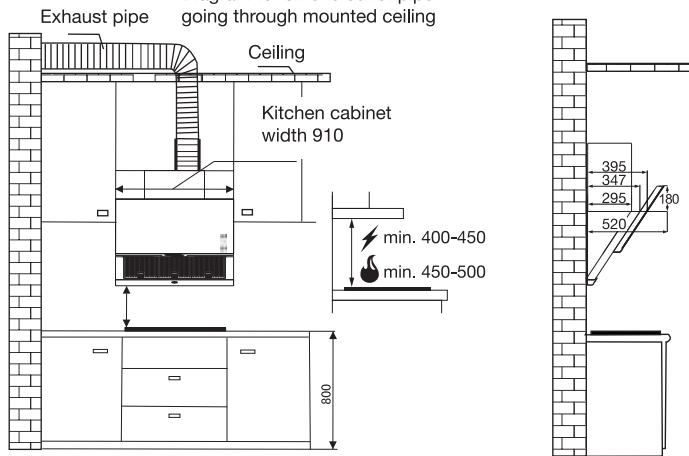

EFP90460OS

EFP60473OS

Diagram for smoke outlet pipe going through cabinets

Diagram for smoke outlet pipe going through mounted ceiling

ESE6201BG-MY

ESE5301AG-MG

Recommended airspace

Dismantle of doors