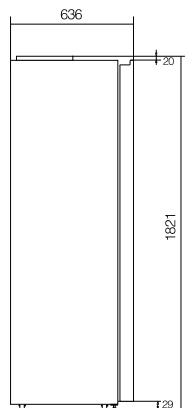

ESE5301AG-MG

Recommended airspace

Dismantle of doors