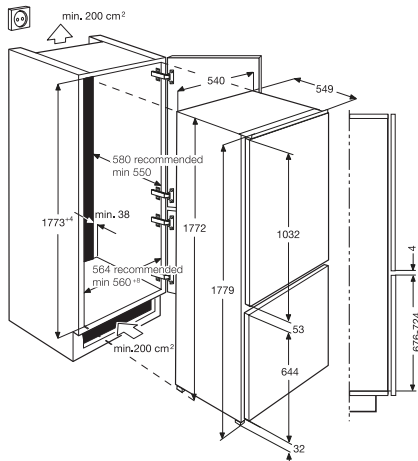

雪櫃

ENN2853COW