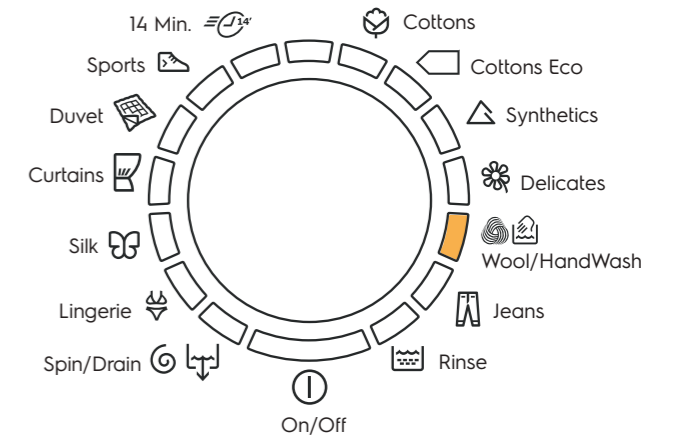

Laundry Features

- Inverter Drive System
- Carboran® Base & Tub
- Carboran® Door Soft Opening
- Shower Spray
- Super Damper System
- FlexiDose Detergent Dispenser

Country of origin : Poland

Dimensions (H x W x D):
890 x 400 x 600 mm
35 x 15.7 x 23.6 inches