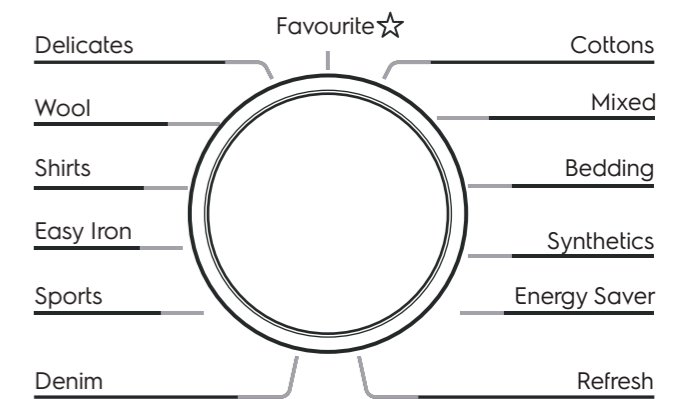

Laundry Features

- Inverter Drive System
- Reverse Tumbling Technology
- Wide Door
- Stainless Steel Drum
- Reversible Door (Advance Notice)
- Stacking Kit (Optional)

Country of origin : Poland

Dimensions (H x W x D) :
850 x 596 x 665 mm
33.5 x 23.5 x 26.1 inches