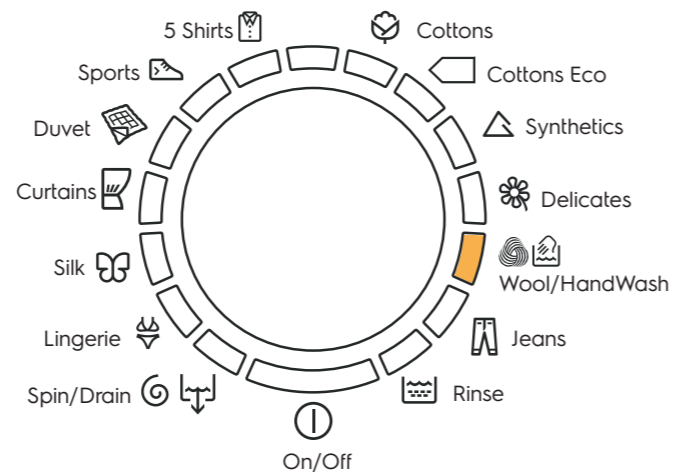

Laundry Features

- Carboran® Base & Tub
- Carboran® Door Soft Opening
- Shower Spray
- Super Damper System
- FlexiDose Detergent Dispenser

Country of origin : Poland

Dimensions (H x W x D):
890 x 400 x 600 mm
35 x 15.7 x 23.6 inches