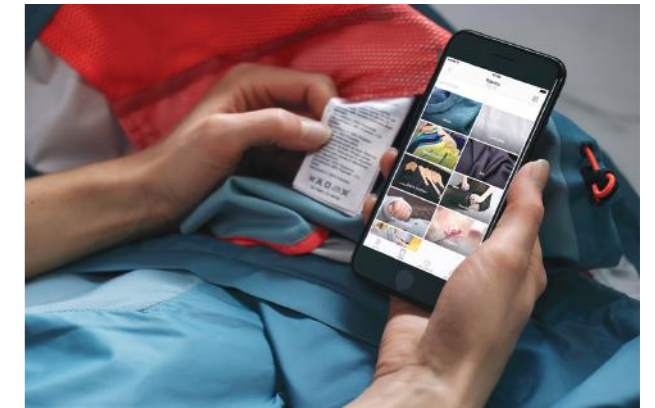

Care advisor

The intuitive care advisor can help you to expertly clean up to 48 fabrics and 40 common stains. Select the fabric type, colour, and soil level, and the care advisor will recommend the best cycle for you.

伊萊克斯全新 UltimateCare™ 洗衣護理系列配備 Wifi 遙控功能，讓您透過手機應用程式充分掌握洗衣過程。您可以根據衣物多少、類型及顏色選擇合適的程序及選項，並隨時監察洗衣過程。

The Electrolux app allows you to be in control of your appliance. Choose your favourite wash program, add options, monitor the wash and receive notifications on-the-go.

* 以上功能視乎型號。
Above descriptions only apply to particular models.