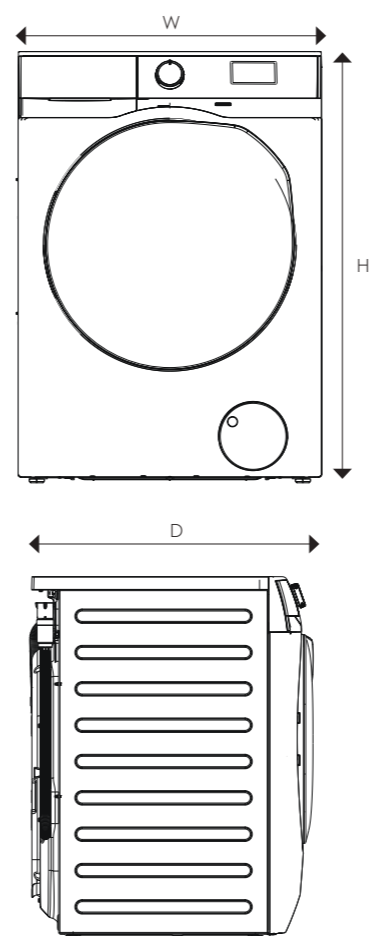

前置式洗衣機 / 洗衣乾衣機 / 乾衣機
Front loading washer/Washer-dryer/Dryer