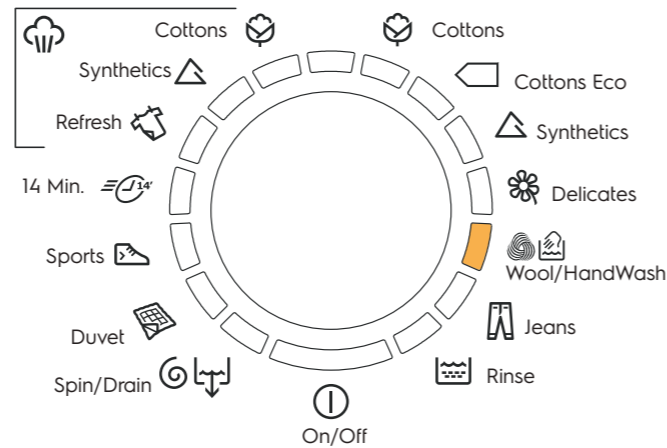

Laundry Features

- Inverter Drive System
- Carboran® Base & Tub
- Carboran® Door Soft Opening
- Shower Spray
- Super Damper System
- FlexiDose Detergent Dispenser

Country of origin : Poland

Dimensions (H x W x D):
890 x 400 x 600 mm
35 x 15.7 x 23.6 inches