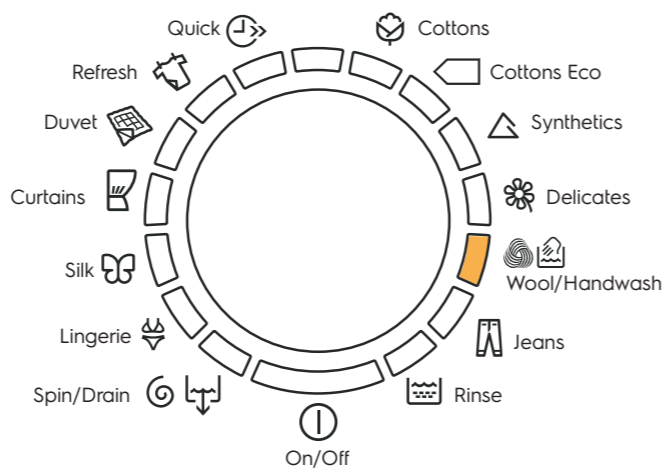

Laundry Features

- Inverter Drive System
- Shower Spray
- Super Damper System

Country of origin : Ukraine

(EWS1276CIU)

Dimensions (H x W x D):
850 x 595 x 490 mm
33.5 x 23.4 x 19.3 Inches

(EWS1266CIU)

Dimensions (H x W x D):
850 x 595 x 420 mm
33.5 x 23.4 x 16.5 Inches