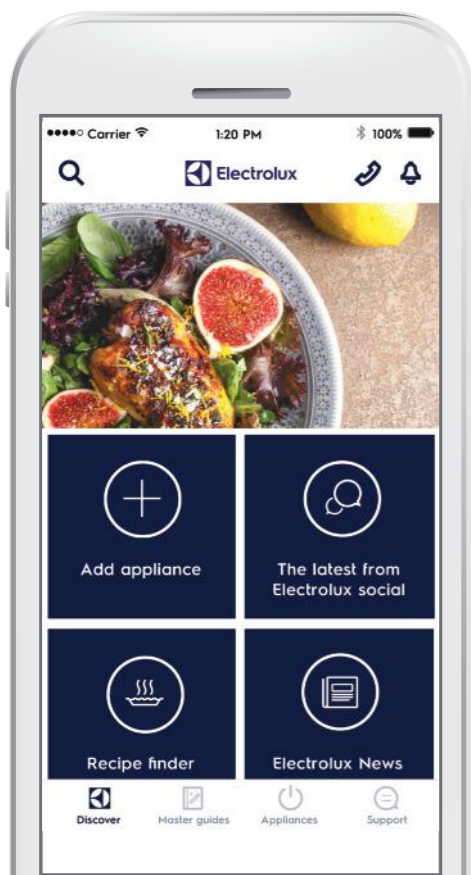

Care advisor

The intuitive care advisor can help you to expertly clean up to 48 fabrics and 40 common stains. Select the fabric type, colour, and soil level, and the care advisor will recommend the best cycle for you.

伊萊克斯全新 UltimateCare™ 洗衣護理系列配備 Wifi 遙控功能，讓您透過手機應用程式充分掌握洗衣過程。您可以根據衣物多少、類型及顏色選擇合適的程序及選項，並隨時監察洗衣過程。

The Electrolux app allows you to be in control of your appliance. Choose your favourite wash program, add options, monitor the wash and receive notifications on-the-go.

* 以上功能視乎型號。
Above descriptions only apply to particular models.