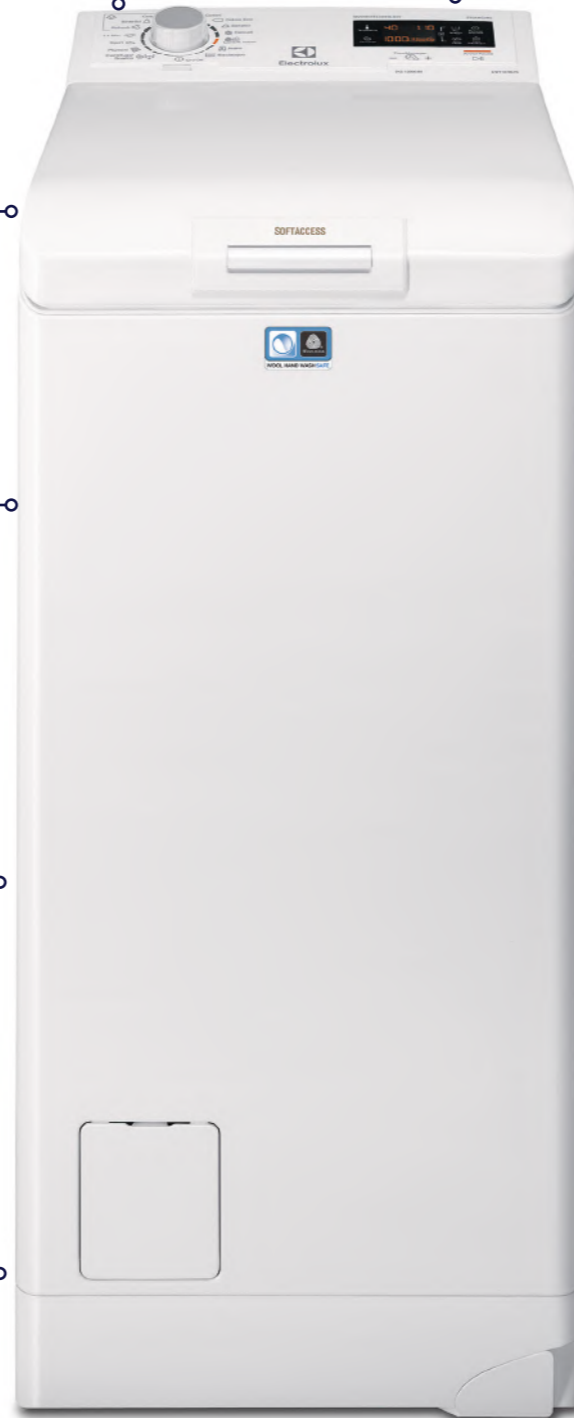

上置式洗衣機

Top Loading Washer

全球首創油壓式「碳纖維®」輕柔桶門

油壓式「碳纖維®」輕柔桶門，只需一指輕按，桶門便會自動打開，體貼您的雙手，方便舒適。

Carboran® Soft Door Opening

With Electrolux's revolutionary soft and silent door opening system, a press is all you need to open this Carboran® soft drum door.

輕巧門蓋

內藏彈弓裝置，令門蓋輕柔放下；具美感之餘，更具備保護功能。

Balance Lid

With the gentle opening action, it is in fact a real, everyday safety feature.

自動定位裝置

自動定位裝置 (DSP)，讓每次洗衣後滾筒門自動返回至洗衣機門，方便輕鬆拿取衣物。

Drum Self Positioning

The Drum Self-Positioning (DSP) ensures that the door faces the top when the cycle ends. Now you don't have to rotate the drum, to find the door anymore!

油壓式避震系統

伊萊克斯洗衣機的不鏽鋼雙重避震系統是由兩組滾筒彈簧及兩個機座筒型油壓避震器組成，吸震性強，堅固穩定。

Super Damper System

The stainless steel "2 by 2" suspension system is made up of two set of springs on two sides of the drum and two super dampers at the base. It serves the purposes of anti-rusting, stabilizing and noise reduction.

2合1靈活洗衣劑容格

獨特2合1靈活洗衣劑容格，無論預校洗程或日常洗衣，您都可以自由選擇使用粉狀或液體洗衣劑，更方便靈活。

FlexiDose Liquid & Powder Detergent Dispenser

Unique detergent dispenser allowing perfect use of both powder and liquid detergents for both the pre-wash and the main wash.

洗衣時間管理系統

高達8種洗滌時間讓您選擇，可以根據衣物的髒污程度，自行調整洗衣程序的所需時間。

Time Manager™

With up to 8 time setting, lets you adjust the washing program duration based on how dirty your clothes are.

IQ 輕觸式調控及 Hifi 旋鈕

時尚的輕觸式電子面板使用簡單方便。加上電子 Hifi 旋鈕和 LED 指示燈，令您輕鬆選擇最佳洗滌程式。

IQ Touch™ & Hifi Knob

All settings and options selected via touch controls. Fully electronic Hifi knobs with amber LED program indication.

速透灑洗滌

由滾筒高處向衣物噴灑水及洗衣液，快速深層滲透衣物，有效節省用水，全面潔淨。

Shower Spray

Specially designed lifter collects the water and detergent from the tub and showers it over the wash load. This increases the effectiveness of the cleaning action while using less water.

變頻摩打

無刷頭式設計有效減少機件損耗並降低運轉時的機件震動，整個洗衣過程更穩定寧靜。同時可縮短洗滌時間約25%，節省能源。

Smart Inverter Motor

Increased durability and stability with minimal vibration, to ensure every wash is whisper quiet. The washing time is reduced by about 25% with higher total efficiency, saving more energy.

蒸氣清新護理

毋須經過洗滌，利用高溫蒸汽去除衣物的異味及皺褶，迅速回復衣物清新亮麗、柔順舒適，特別適合只穿過數次、沒有髒污及略有異味的衣物如外套、毛衣及羽絨等。

Vapour Refresh

The innovative Refresh program helps revive and freshen garments by vapour without water & detergent. The cycle removes wrinkles and odours to help keep your clothes looking and feeling as good as new.

* 以上功能視乎型號。
Above descriptions only apply to particular models.