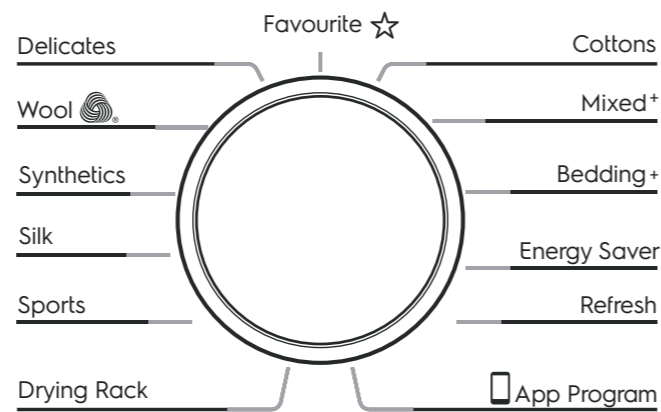

Laundry Features

- Heat Pump Technology
- Inverter Drive System
- Reverse Tumbling Technology
- Wide Door
- LightCraft™
- Stainless Steel Drum
- Reversible Door (Advance Notice)
- Stacking Kit (Optional)
- Shoe Rack

Country of origin : Poland

Dimensions (H x W x D):
850 x 596 x 665 mm
33.5 x 23.5 x 26.1 inches