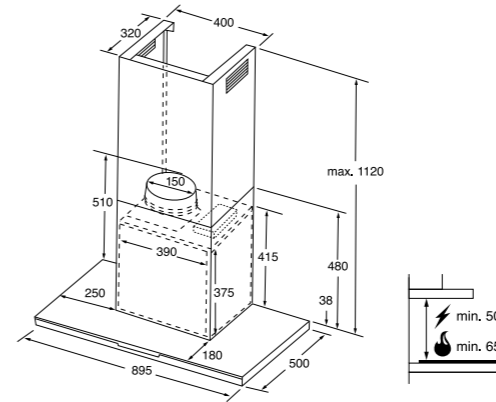

抽油煙機

EFC926BAR