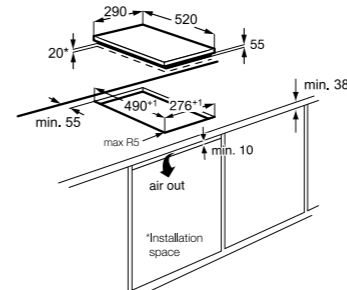

EHH3320NVK