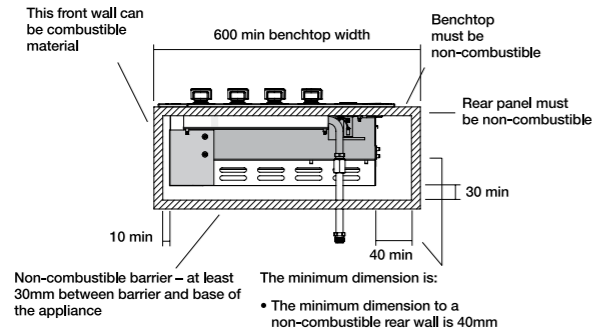

戶外燒烤爐

BeefEater BSL158SA

Alternate vent location in base of enclosure (front panel cut away for clarity)