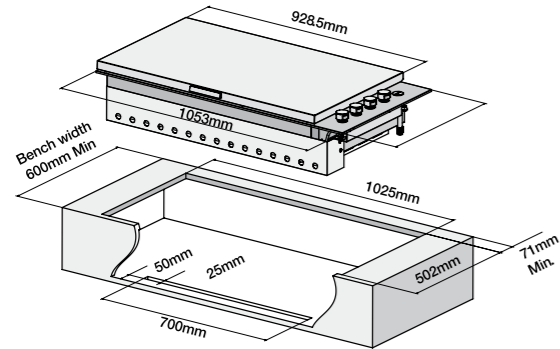

戶外燒烤爐

BeefEater BSL158SA

Alternate vent location in base of enclosure (front panel cut away for clarity)