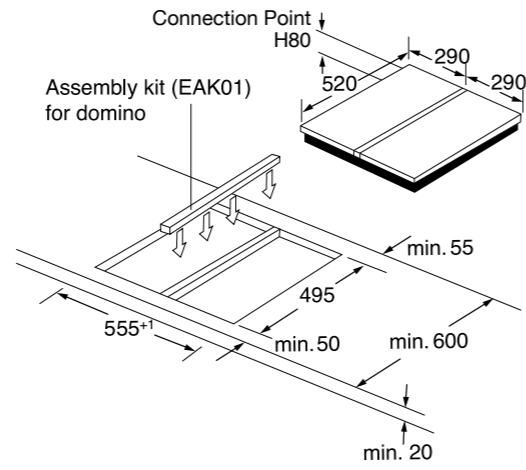

EGC-2901 EGC-2902

煮食爐

戶外燒烤爐

BeefEater BSL158SA

Alternate vent location in base of enclosure (front panel cut away for clarity)

This appliance requires venting. An open area as indicated must be allowed for. A suitable grille can be fitted if desired. This vent area is to allow air into the enclosure for the correct combustion of gases and for the correct exhausting of the products of combustion. The vent must be no less than 700mm x 25mm.