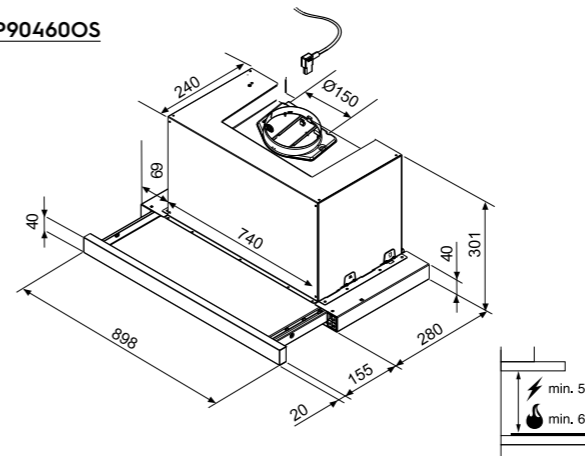

EFP90460OS