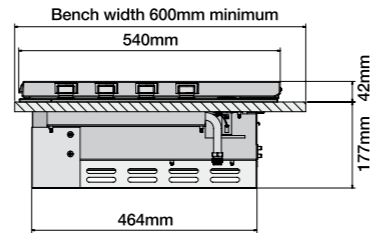

戶外燒烤爐

BeefEater BSL158SA

抽油煙機

EFC926BAR

EFP90460OS

EFC926SA

EFP60473OS

Diameter of exhaust flexible hose cannot be less than 127 mm. 抽風氣喉直徑不可少於127毫米。