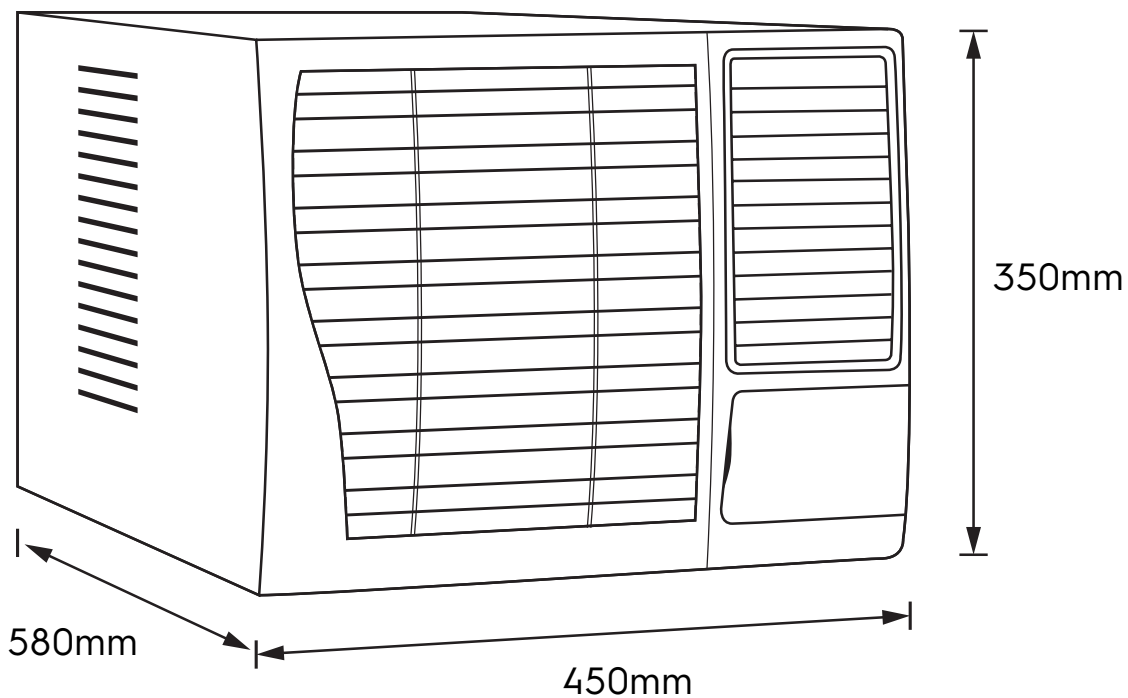

# Dimension Guide

### Dimensions

	width	height	depth
Product (mm)	450	350	580

**Please note!** Dimensions to be used as a guide only. All customers MUST refer to the user manual supplied with the product for detailed installation instructions.