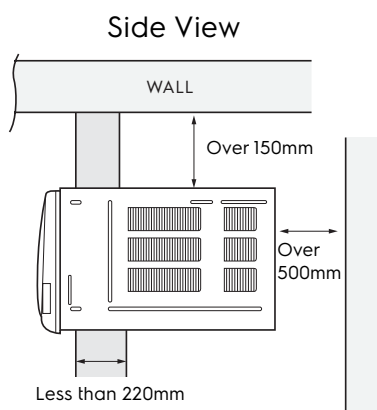

# Dimension Guide

### Dimensions

	width	height	depth
Product (mm)	450	350	580

**Please note!** Dimensions to be used as a guide only. All customers MUST refer to the user manual supplied with the product for detailed installation instructions.