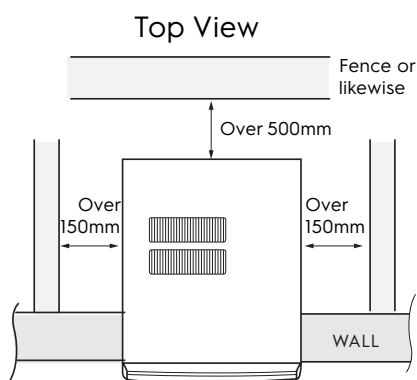

# Dimension Guide

### Dimensions

	width	height	depth
Product (mm)	450	350	580

**Please note!** Dimensions to be used as a guide only. All customers MUST refer to the user manual supplied with the product for detailed installation instructions.