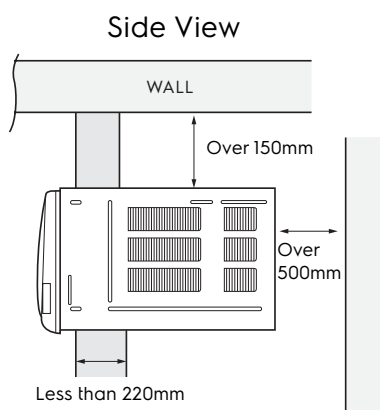

Dimension Guide

Window type air conditioner

Model:
EWF093CR6WA

Dimensions

	width	height	depth
Product (mm)	450	350	580

Please note! Dimensions to be used as a guide only. All customers MUST refer to the user manual supplied with the product for detailed installation instructions.