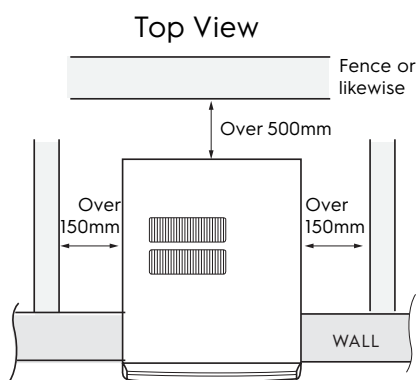

Dimension Guide

Window type air conditioner

Model:
EWF093CR6WA

Dimensions

	width	height	depth
Product (mm)	450	350	580

Please note! Dimensions to be used as a guide only. All customers MUST refer to the user manual supplied with the product for detailed installation instructions.