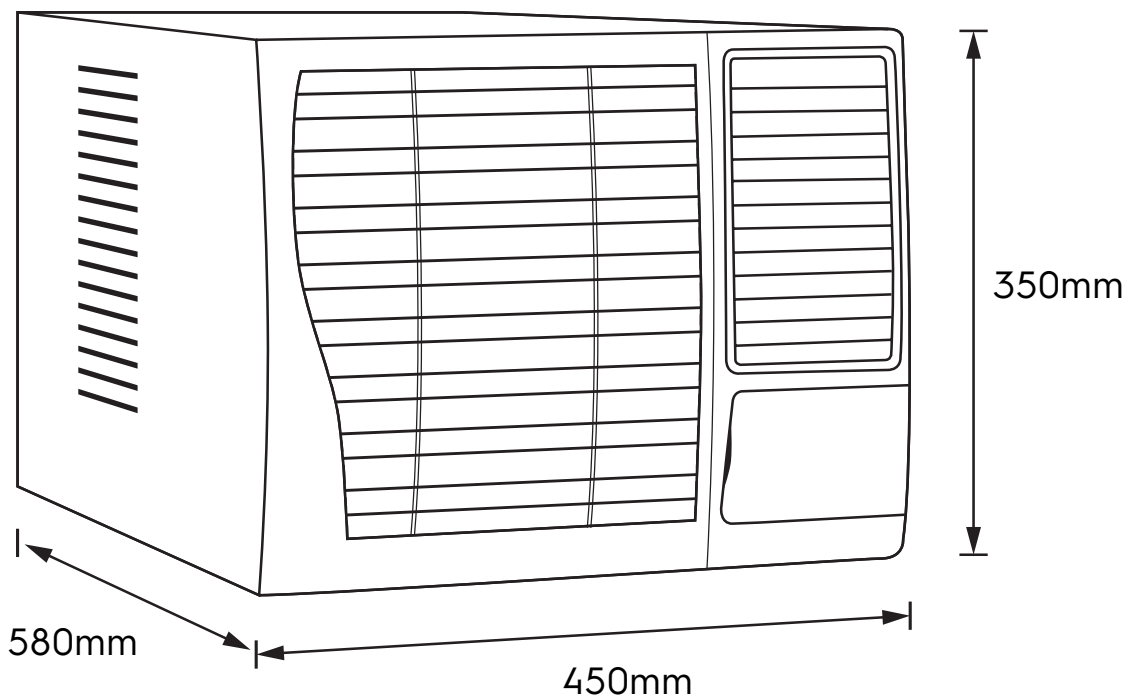

Dimension Guide

Window type air conditioner

Model:
EWF093CR6WA

Dimensions

	width	height	depth
Product (mm)	450	350	580

Please note! Dimensions to be used as a guide only. All customers MUST refer to the user manual supplied with the product for detailed installation instructions.