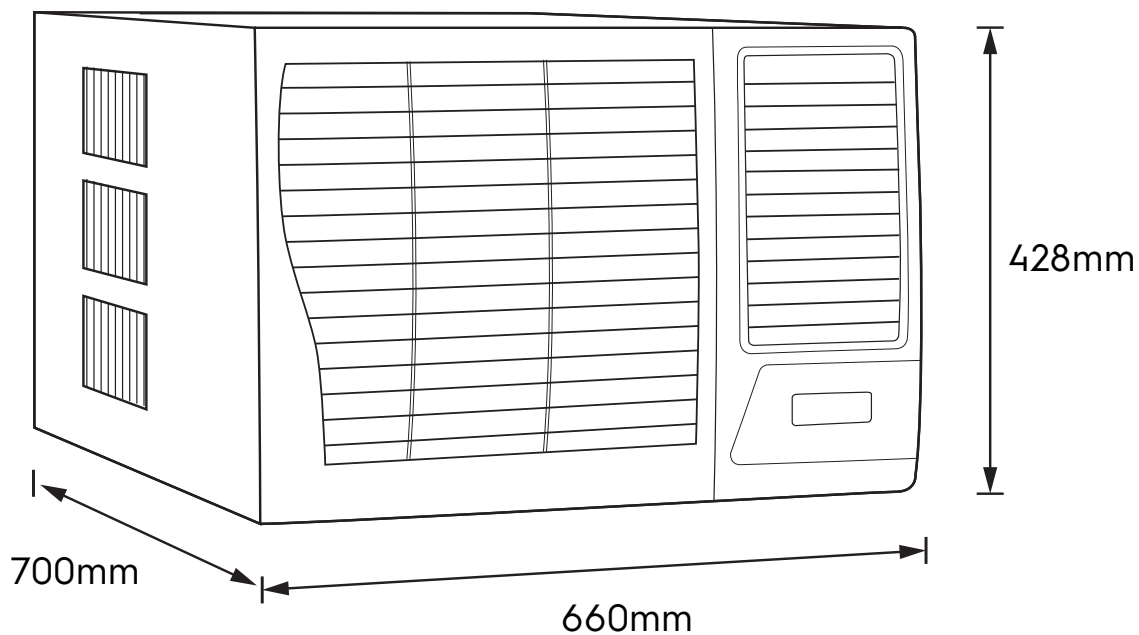

Dimension Guide

Window type air conditioner

Model:
EWF183CR6WA

Dimensions

	width	height	depth
Product (mm)	660	428	700

Please note! Dimensions to be used as a guide only. All customers MUST refer to the user manual supplied with the product for detailed installation instructions.