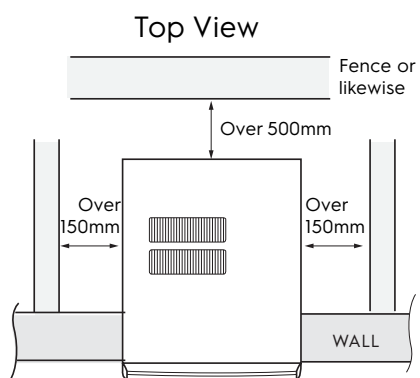

Dimension Guide

Window type air conditioner

Model:
EWF183CR6WA

Dimensions

	width	height	depth
Product (mm)	660	428	700

Please note! Dimensions to be used as a guide only. All customers MUST refer to the user manual supplied with the product for detailed installation instructions.