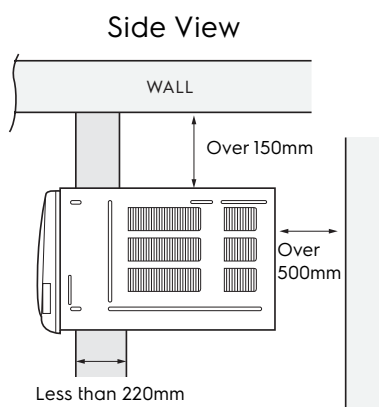

Dimension Guide

Window type air conditioner

Model:
EWF183CR6WA

Dimensions

	width	height	depth
Product (mm)	660	428	700

Please note! Dimensions to be used as a guide only. All customers MUST refer to the user manual supplied with the product for detailed installation instructions.