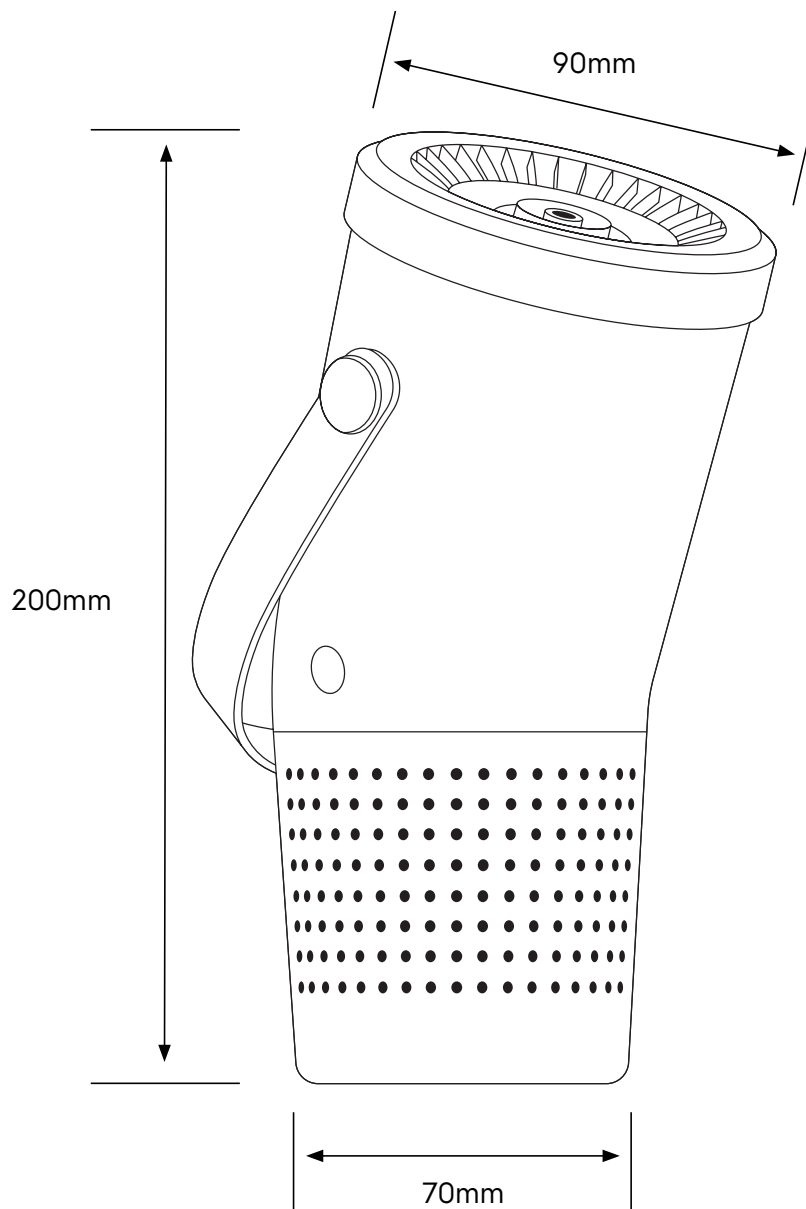

Dimension Guide

Portable mini air purifier

Model:
EP31-15GRA

Dimensions

	diameter top	height	diameter bottom
Product (mm)	90	200	70

Please note! Dimensions to be used as a guide only. All customers MUST refer to the user manual supplied with the product for detailed installation instructions.