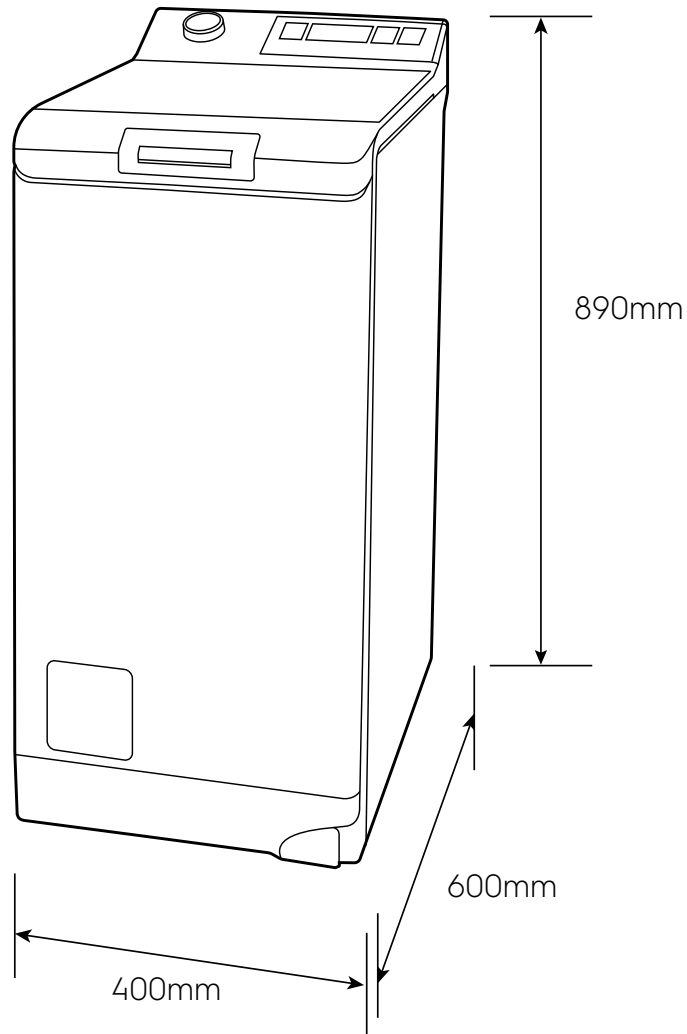

Dimension Guide

Top Load Washer

Model:

EW8T3732PF

Dimensions			
	width	height	depth
Product (mm)	400	890	600

Please note! Dimensions to be used as a guide only. All customers MUST refer to the user manual supplied with the product for detailed installation instructions.