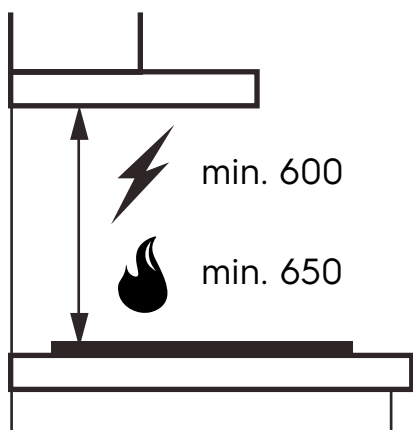

Dimension Guide

Extractor hood

Model:
ECC9310S
ECC9312K

Dimensions

	width	height	depth
Duct (mm)	185		
Product (mm)	895	584-979	485

Please note! Dimensions to be used as a guide only. All customers MUST refer to the user manual supplied with the product for detailed installation instructions.