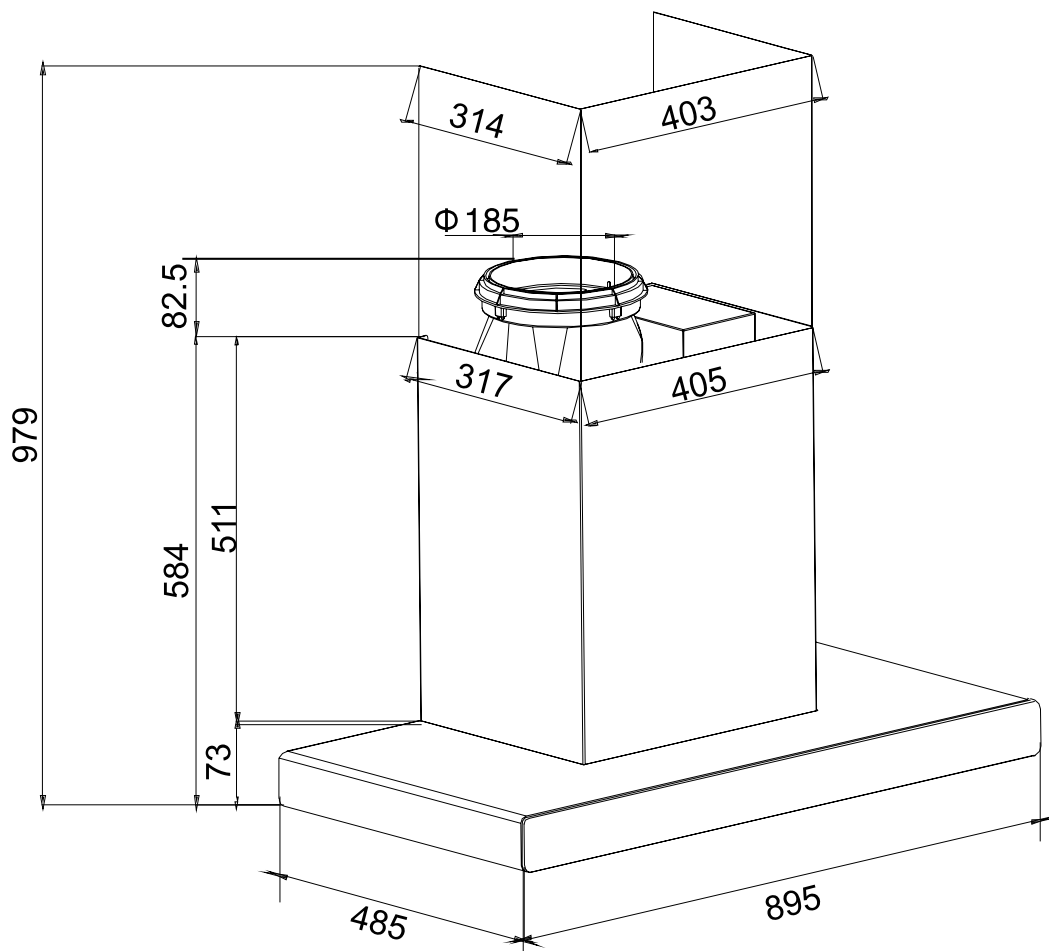

Dimension Guide

Extractor hood

Model:
ECC9310S
ECC9312K

Dimensions

	width	height	depth
Duct (mm)	185		
Product (mm)	895	584-979	485

Please note! Dimensions to be used as a guide only. All customers MUST refer to the user manual supplied with the product for detailed installation instructions.