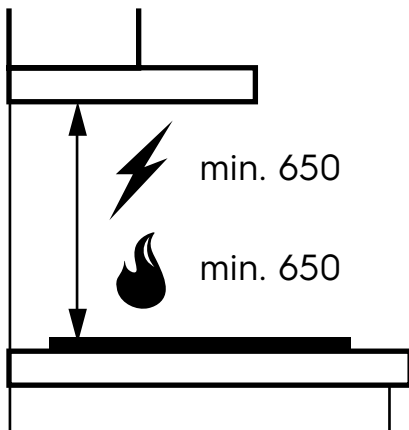

Dimension Guide

Extractor hood

Model:
ECT9754H

Dimensions

	width	height	depth
Product (mm)	898	580-1120	504

Please note! Dimensions to be used as a guide only. All customers MUST refer to the user manual supplied with the product for detailed installation instructions.