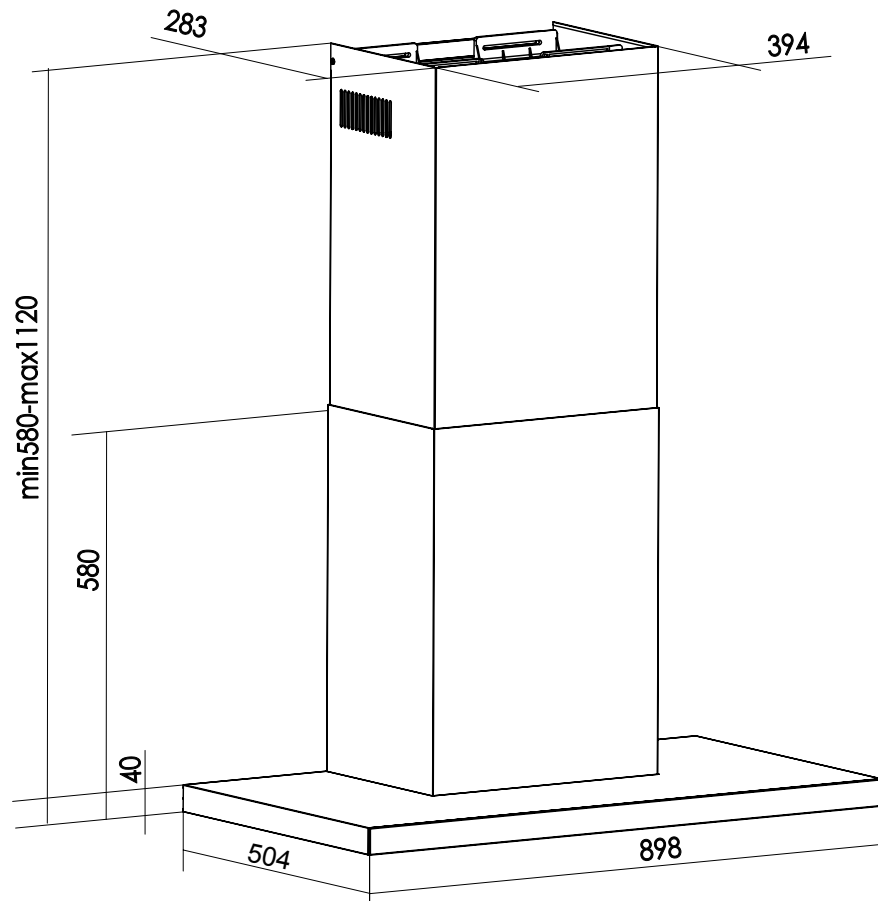

Dimension Guide

Extractor hood

Model:
ECT9754H

Dimensions

	width	height	depth
Product (mm)	898	580-1120	504

Please note! Dimensions to be used as a guide only. All customers MUST refer to the user manual supplied with the product for detailed installation instructions.