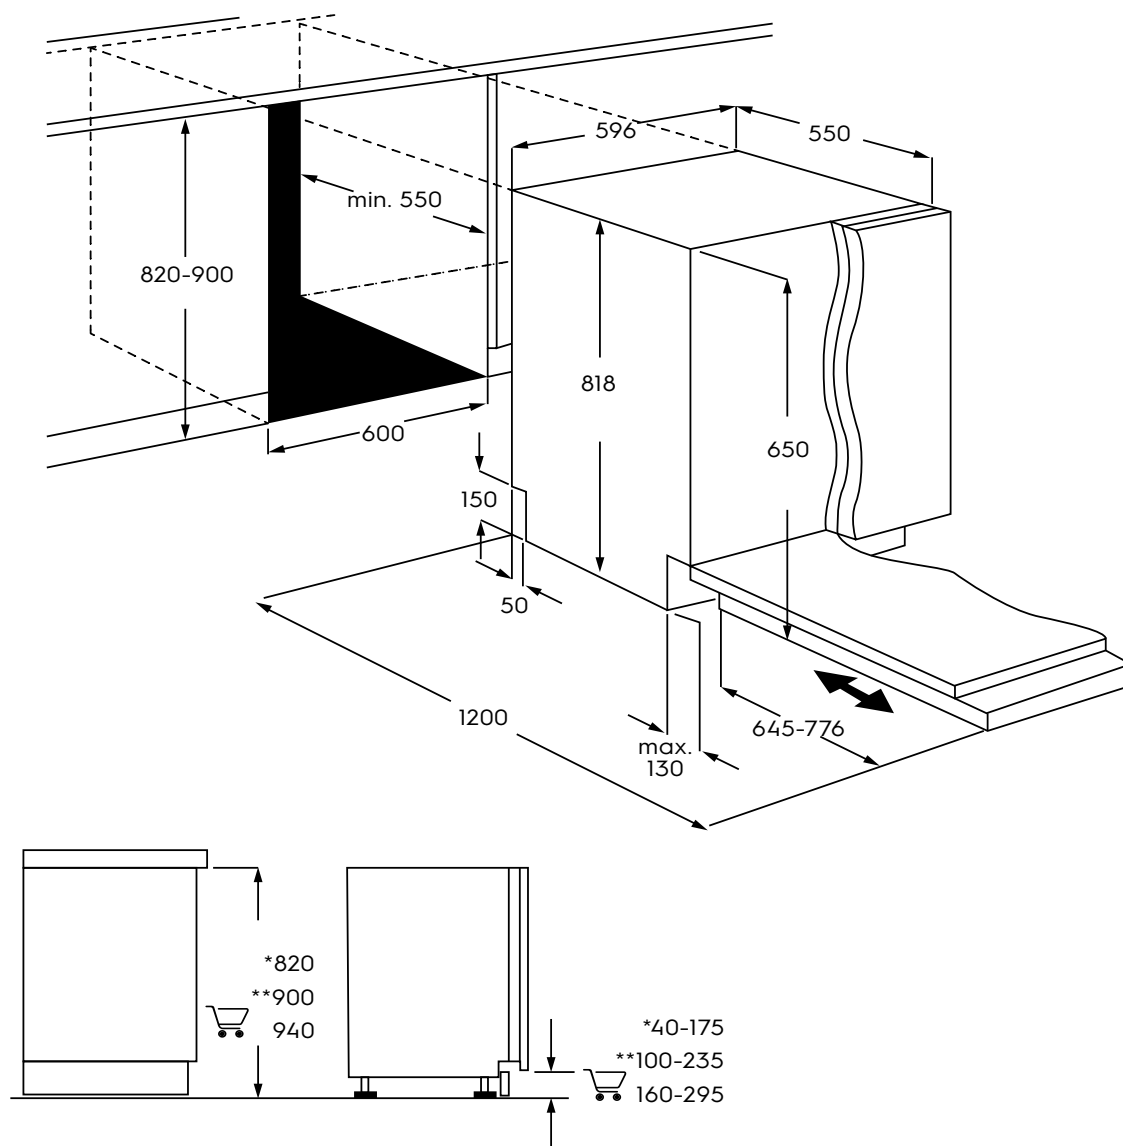

Dimension Guide

Fully Integrated Dishwasher

Model:
KEAF7200L

Dimensions			
	width	height	depth
Cut-out (mm)	600	820-900	550
Product (mm)	596	818	550

Please note! Dimensions to be used as a guide only. All customers MUST refer to the user manual supplied with the product for detailed installation instructions.
© 2022 Electrolux S.E.A PTE. LTD. E_DIM_KEAF7200L_Sep22