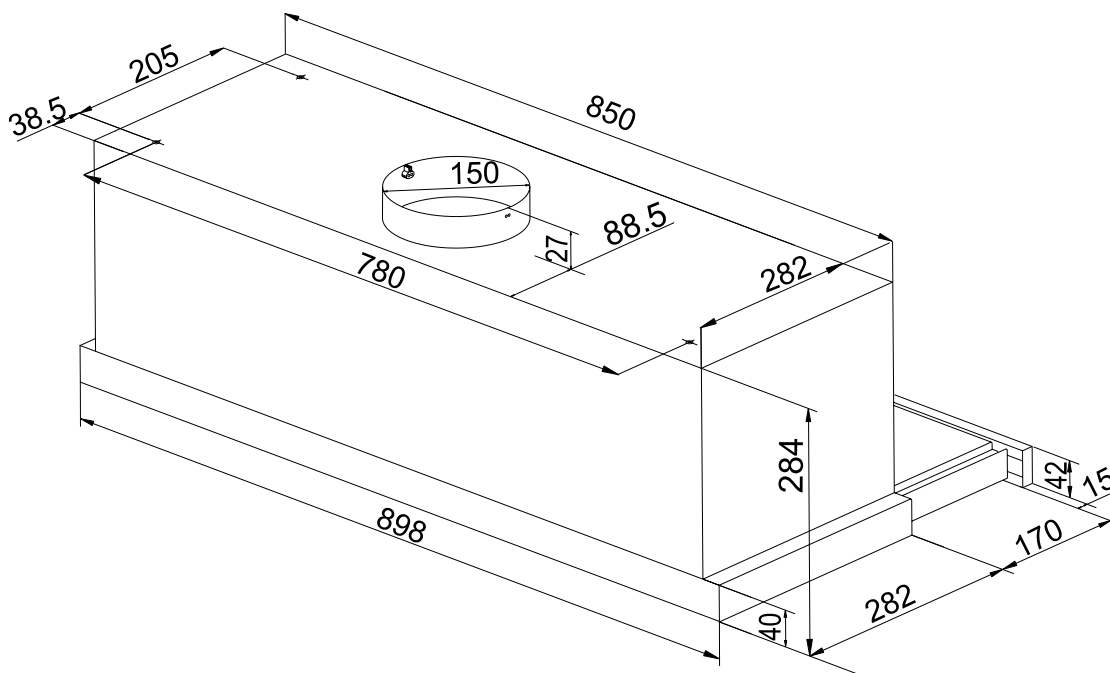

# Dimension Guide

## Extractor hood

**Model:**  
ECP9641X

### Dimensions

	width	height	depth
Product (mm)	898	284	298

**Please note!** Dimensions to be used as a guide only. All customers MUST refer to the user manual supplied with the product for detailed installation instructions.