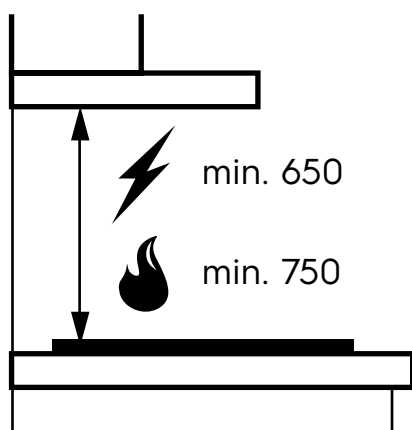

# Dimension Guide

## Extractor hood

**Model:**  
ECP9641X

### Dimensions

	width	height	depth
Product (mm)	898	284	298

**Please note!** Dimensions to be used as a guide only. All customers MUST refer to the user manual supplied with the product for detailed installation instructions.