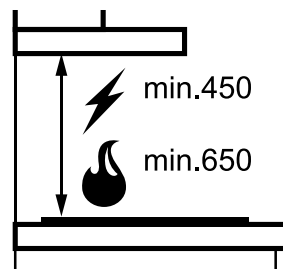

Dimension Guide

Pull-out Extractor hood

Model:
LFP619X

Dimensions

	width	height	depth
Product (mm)	898	395	300

Please note! Dimensions to be used as a guide only. All customers MUST refer to the user manual supplied with the product for detailed installation instructions.