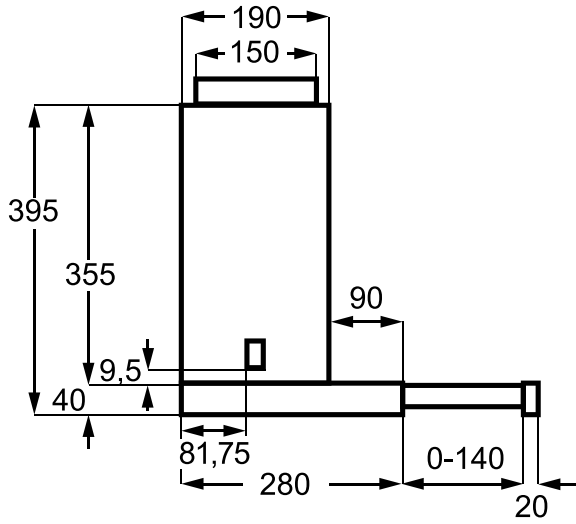

Dimension Guide

Pull-out Extractor hood

Model:
LFP619X

Dimensions

	width	height	depth
Product (mm)	898	395	300

Please note! Dimensions to be used as a guide only. All customers MUST refer to the user manual supplied with the product for detailed installation instructions.