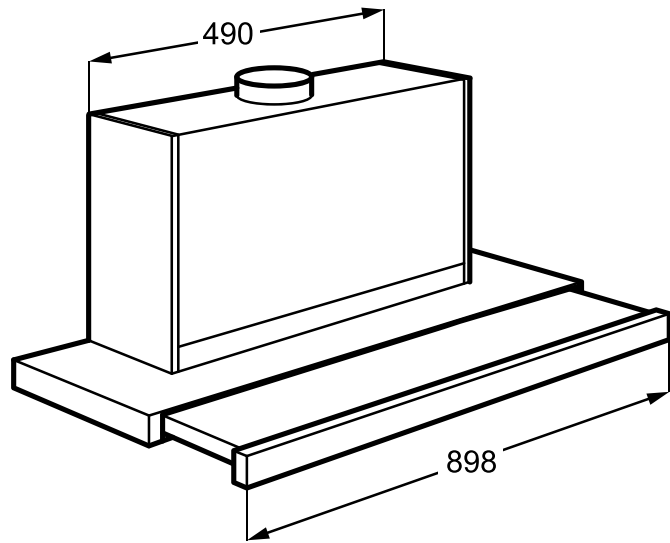

Dimension Guide

Pull-out Extractor hood

Model:
LFP619X

Dimensions

	width	height	depth
Product (mm)	898	395	300

Please note! Dimensions to be used as a guide only. All customers MUST refer to the user manual supplied with the product for detailed installation instructions.