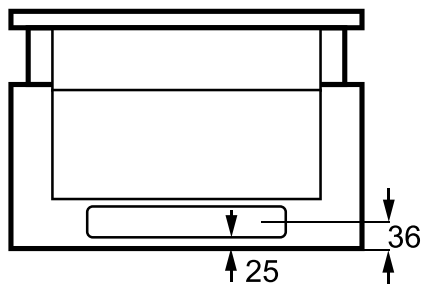

Dimension Guide

Pull-out Extractor hood

Model:
LFP619X

Dimensions

	width	height	depth
Product (mm)	898	395	300

Please note! Dimensions to be used as a guide only. All customers MUST refer to the user manual supplied with the product for detailed installation instructions.