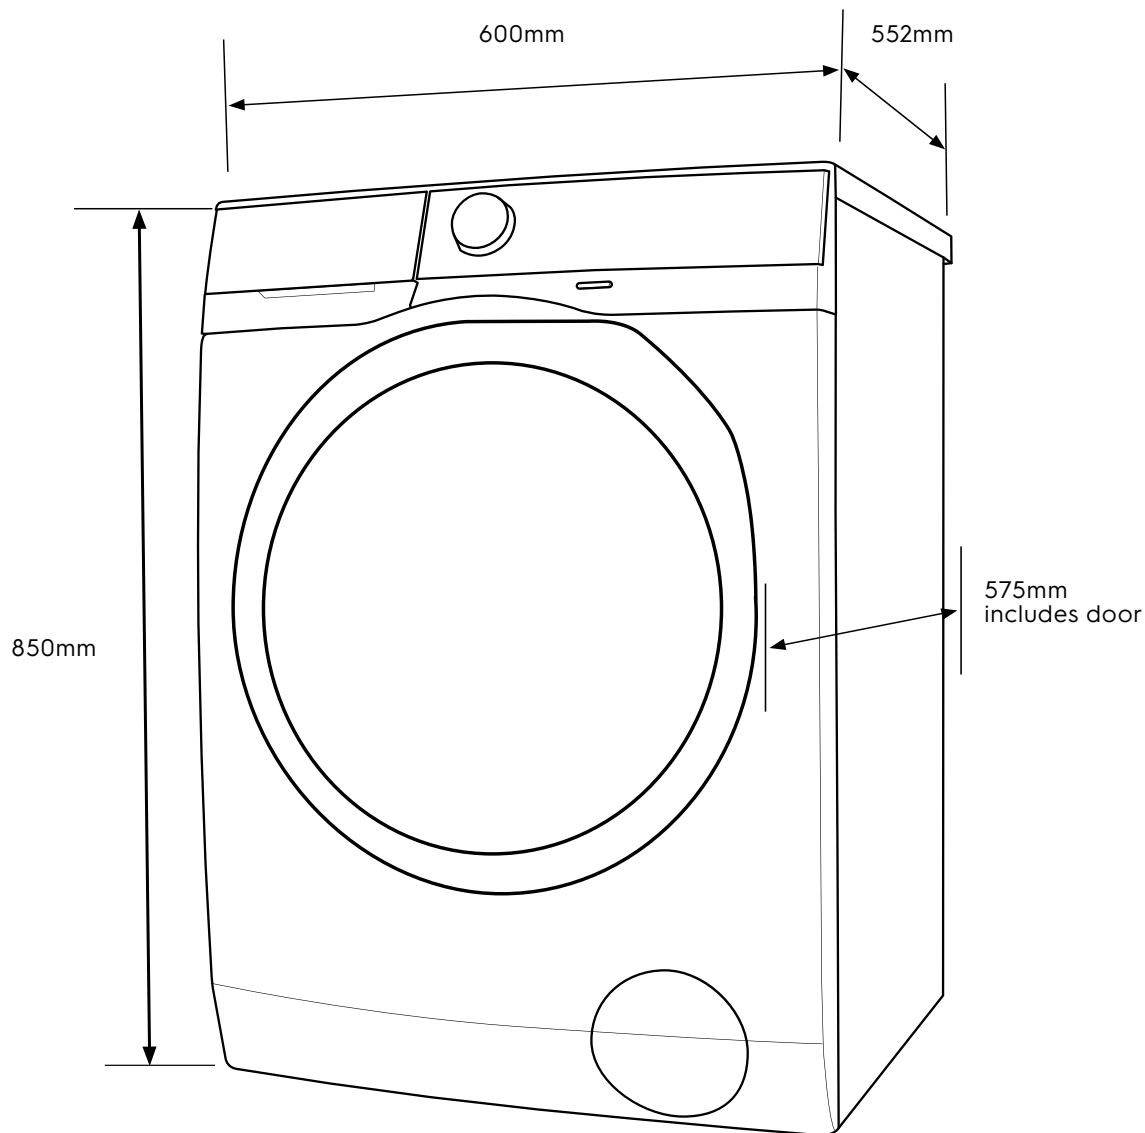

# Dimension Guide

## Washer Dryer

**Model:**  
EWW8024P5WB

Dimensions				
	width	depth	height	max depth
Product (mm)	600	552	850	575

**Please note!** Dimensions to be used as a guide only. All customers MUST refer to the user manual supplied with the product for detailed installation instructions.