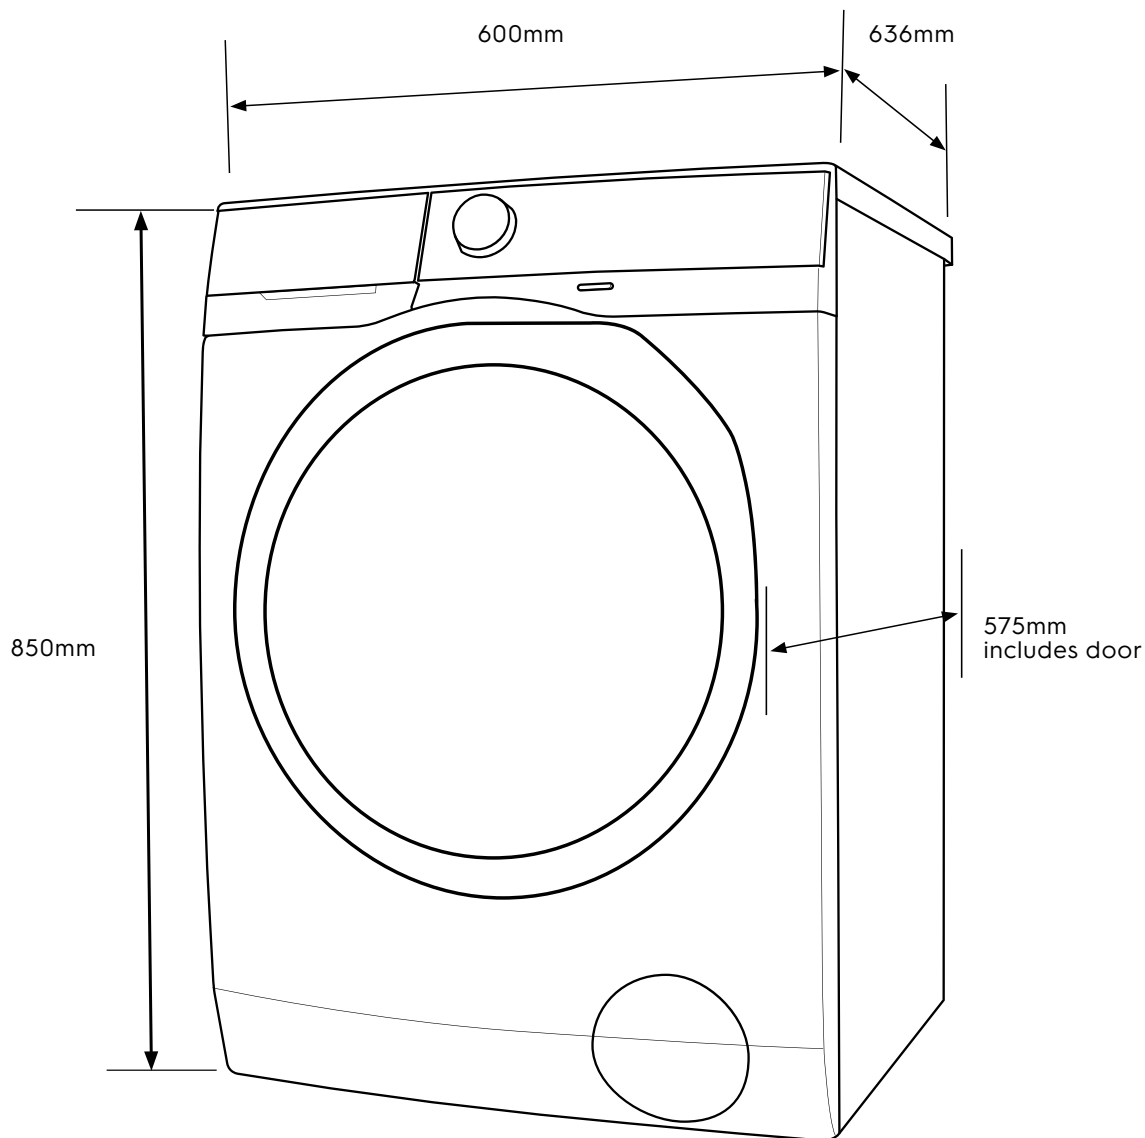

Dimension Guide

Washer Dryer

Model:
EWW8024P5WB

Dimensions				
	width	depth	height	max depth
Product (mm)	600	636	850	575

Please note! Dimensions to be used as a guide only. All customers MUST refer to the user manual supplied with the product for detailed installation instructions.
© 2022 Electrolux S.E.A PTE. LTD. E_DIM_EWW8024P5WB_Jun22