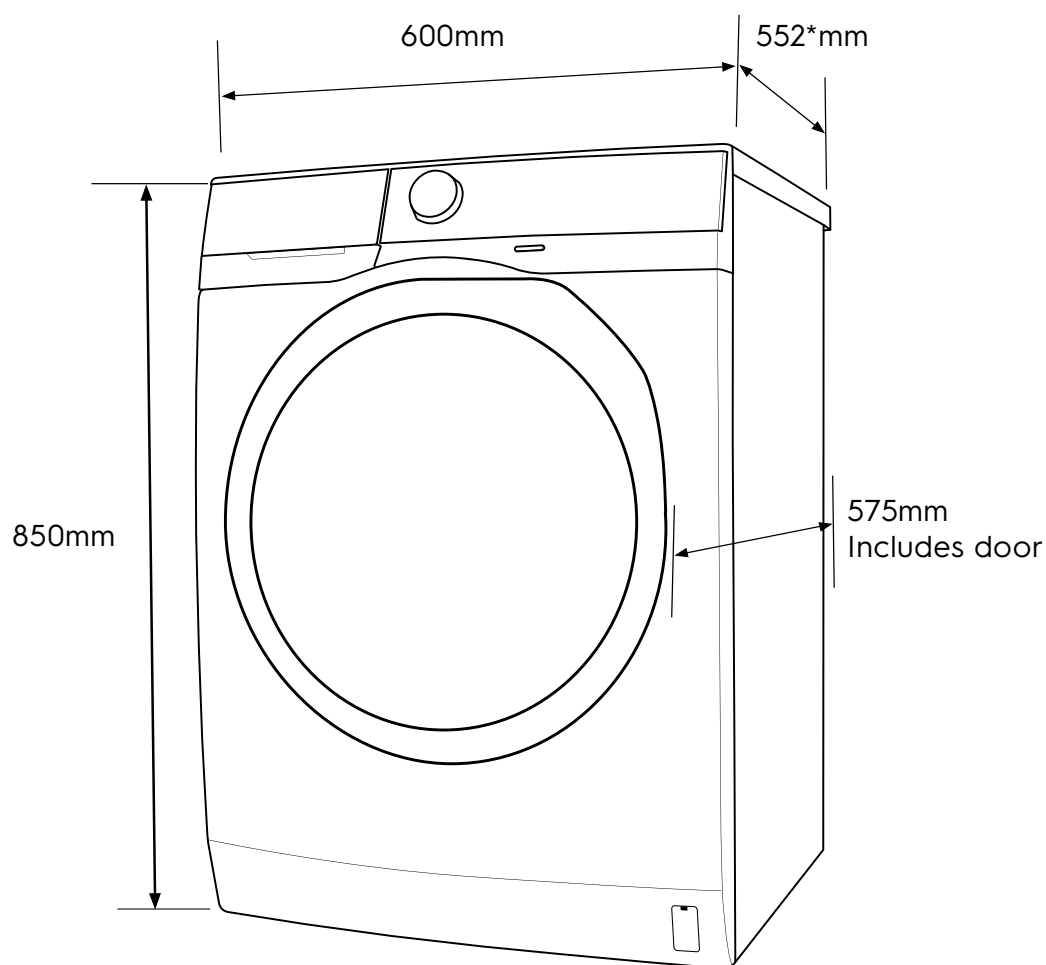

Dimension Guide

Front Load Washer

Model:
EWF8024D3WB

Dimensions			
	width	height	depth
Product (mm)	600	850	552

*Add 20mm for the hose protrusion at the back.

Please note! Dimensions to be used as a guide only. All customers MUST refer to the user manual supplied with the product for detailed installation instructions.