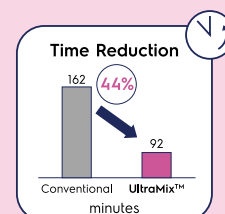

*In comparison between previous model EWF12932 and the New UltimateCare™ Model 12933. Independently tested and certified by Intertek