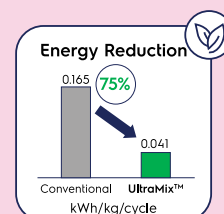

*In comparison between previous model EWF12932 and the New UltimateCare™ Model 12933. Independently tested and certified by Intertek