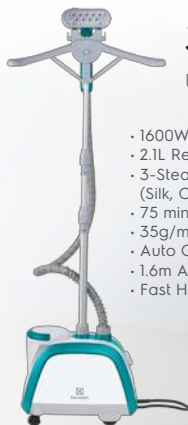

$99

U.P. $129

- Variable Temperature Control (Up to 250°)
- 1500W Rated Power
- Functions: Toast, Bake, Broil and Convection
- Rotary Control with Timer
- Included: Non-Stick Baking Tray, Wire Rack and Removable Crumb Tray
- WHD, mm: 472 x 350 x 299

EGS2103
Garment Steamer